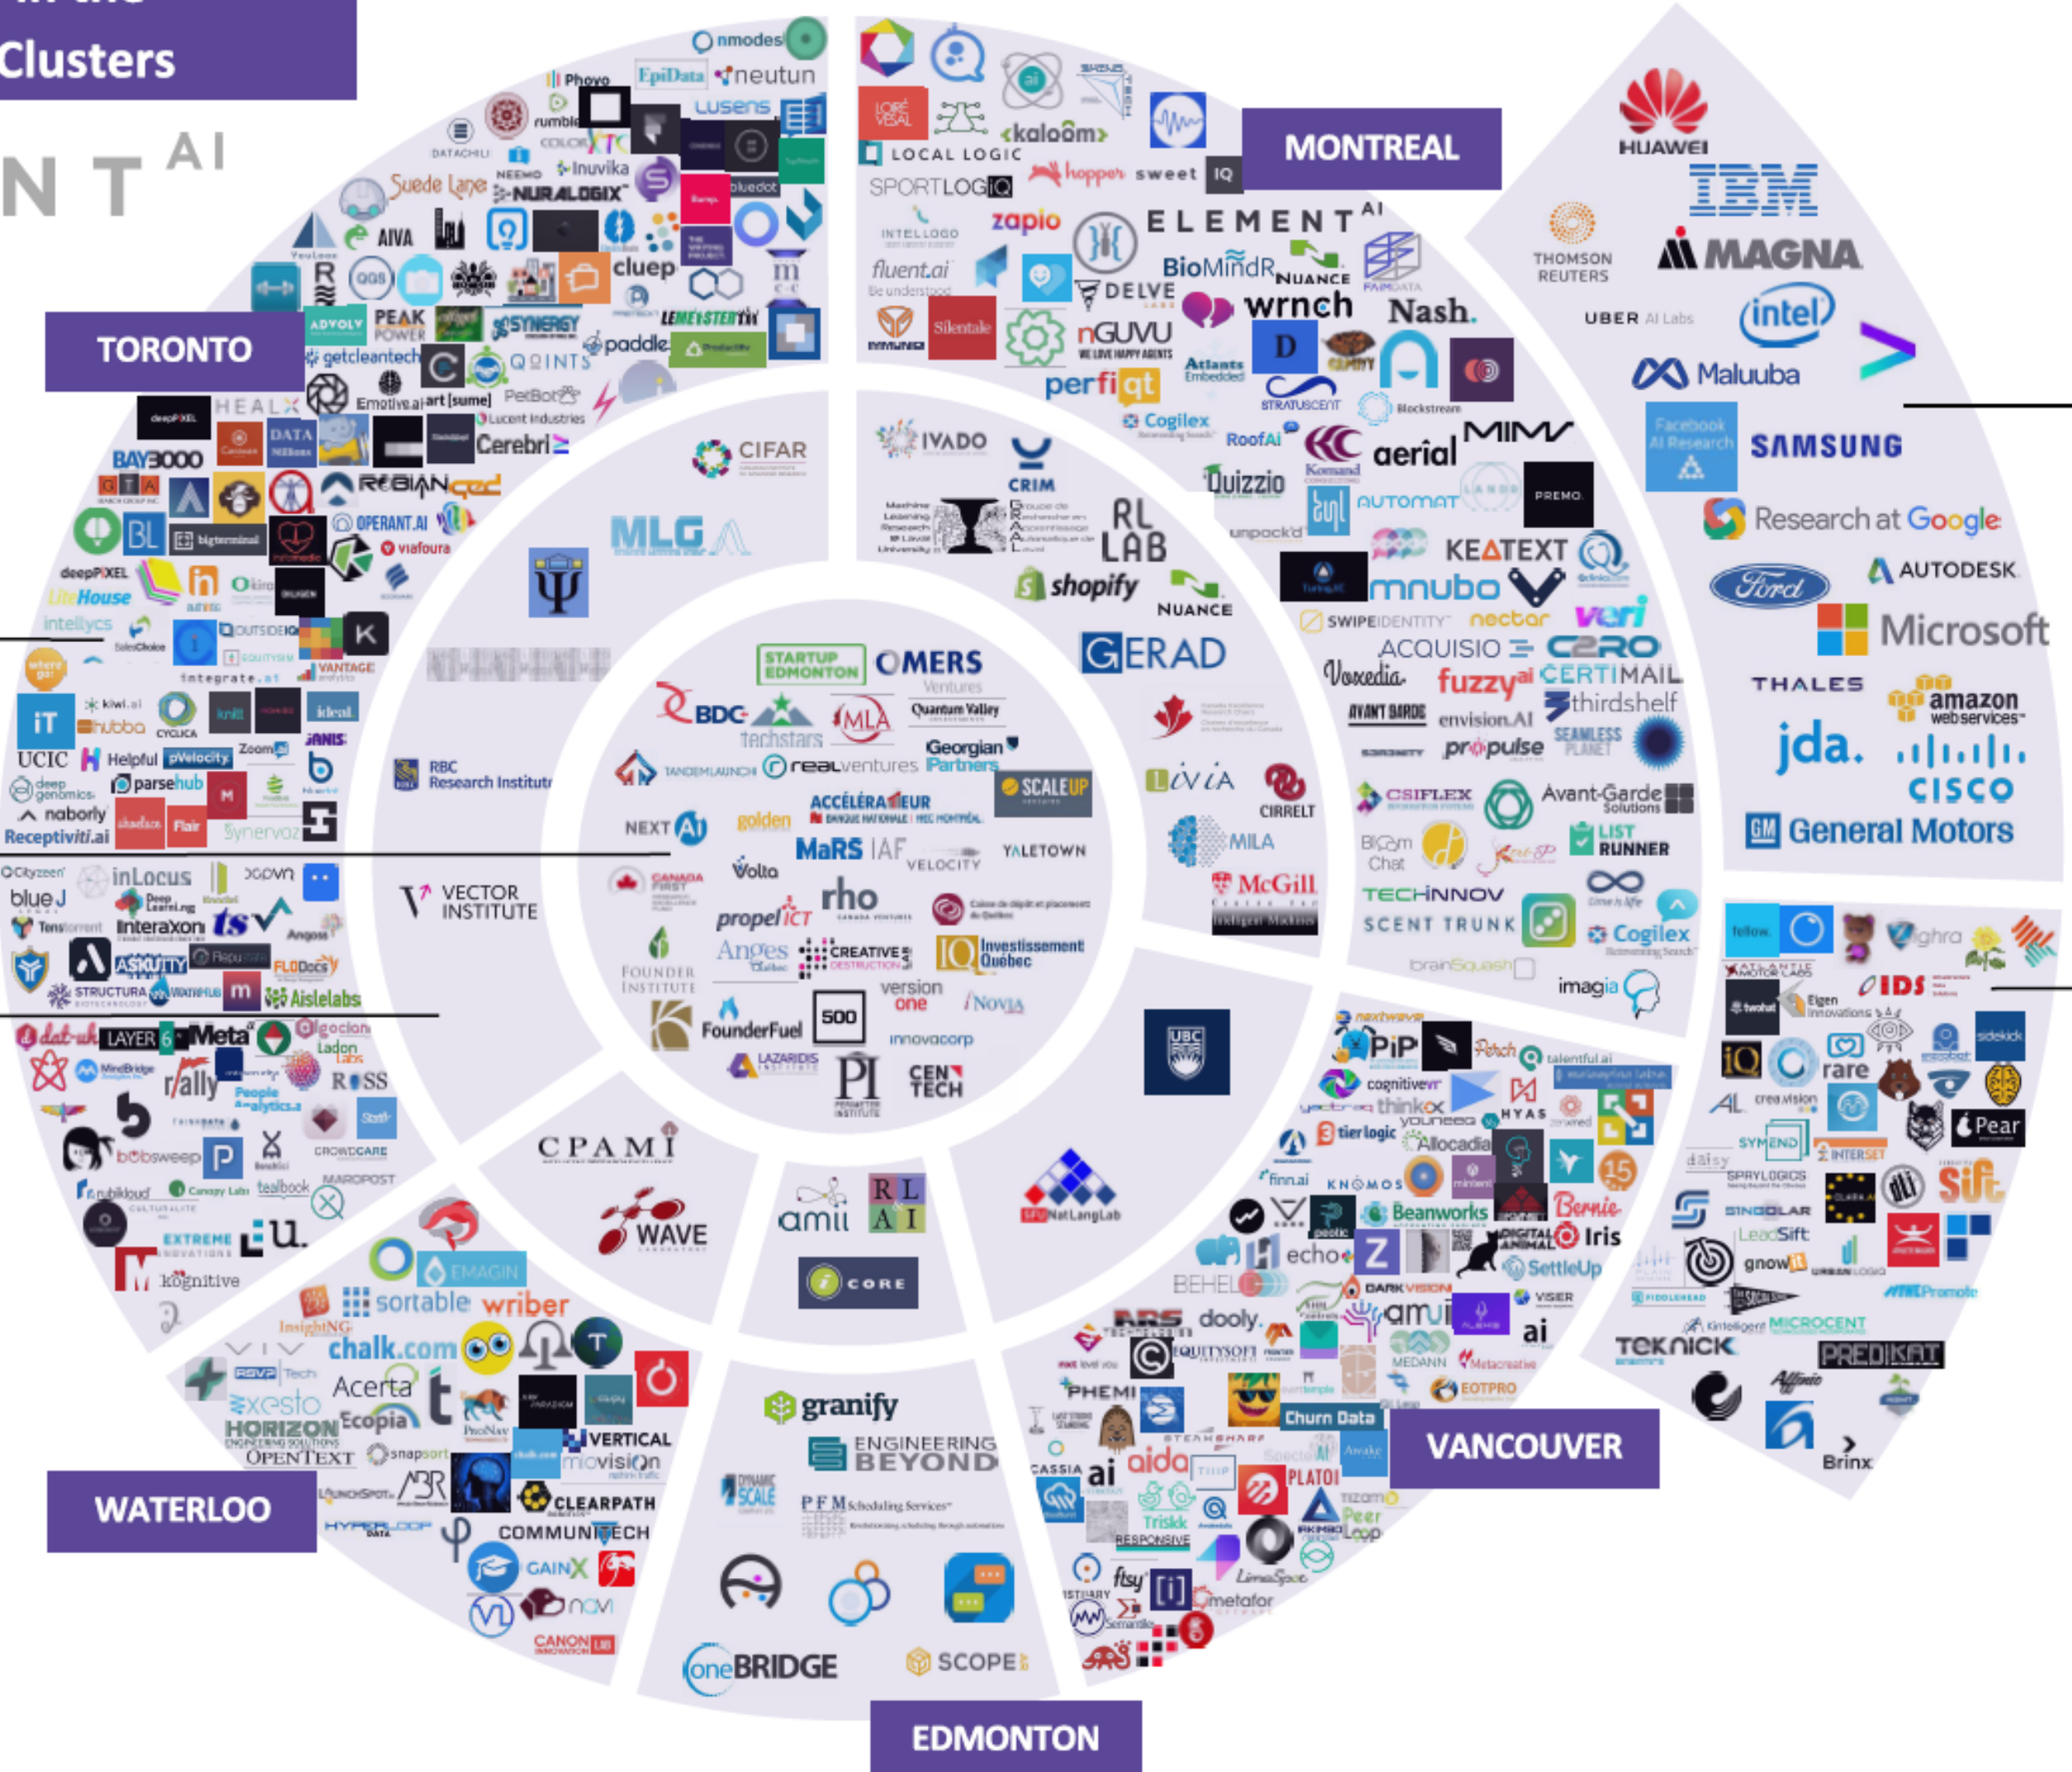

## SANTÉ

## Top Players in the Canadian AI Clusters

ELEMENT AI

International players in Canada (Pan-Canadian)

Startups & Enterprises (Outside of cluster cities)

STARTUP & ENTERPRISE COUNT PER LOCATION	
195+	TORONTO
100+	VANCOUVER
90+	MONTREAL
50+	WATERLOO-KITCHENER
10+	EDMONTON
60+	ALL OTHERS